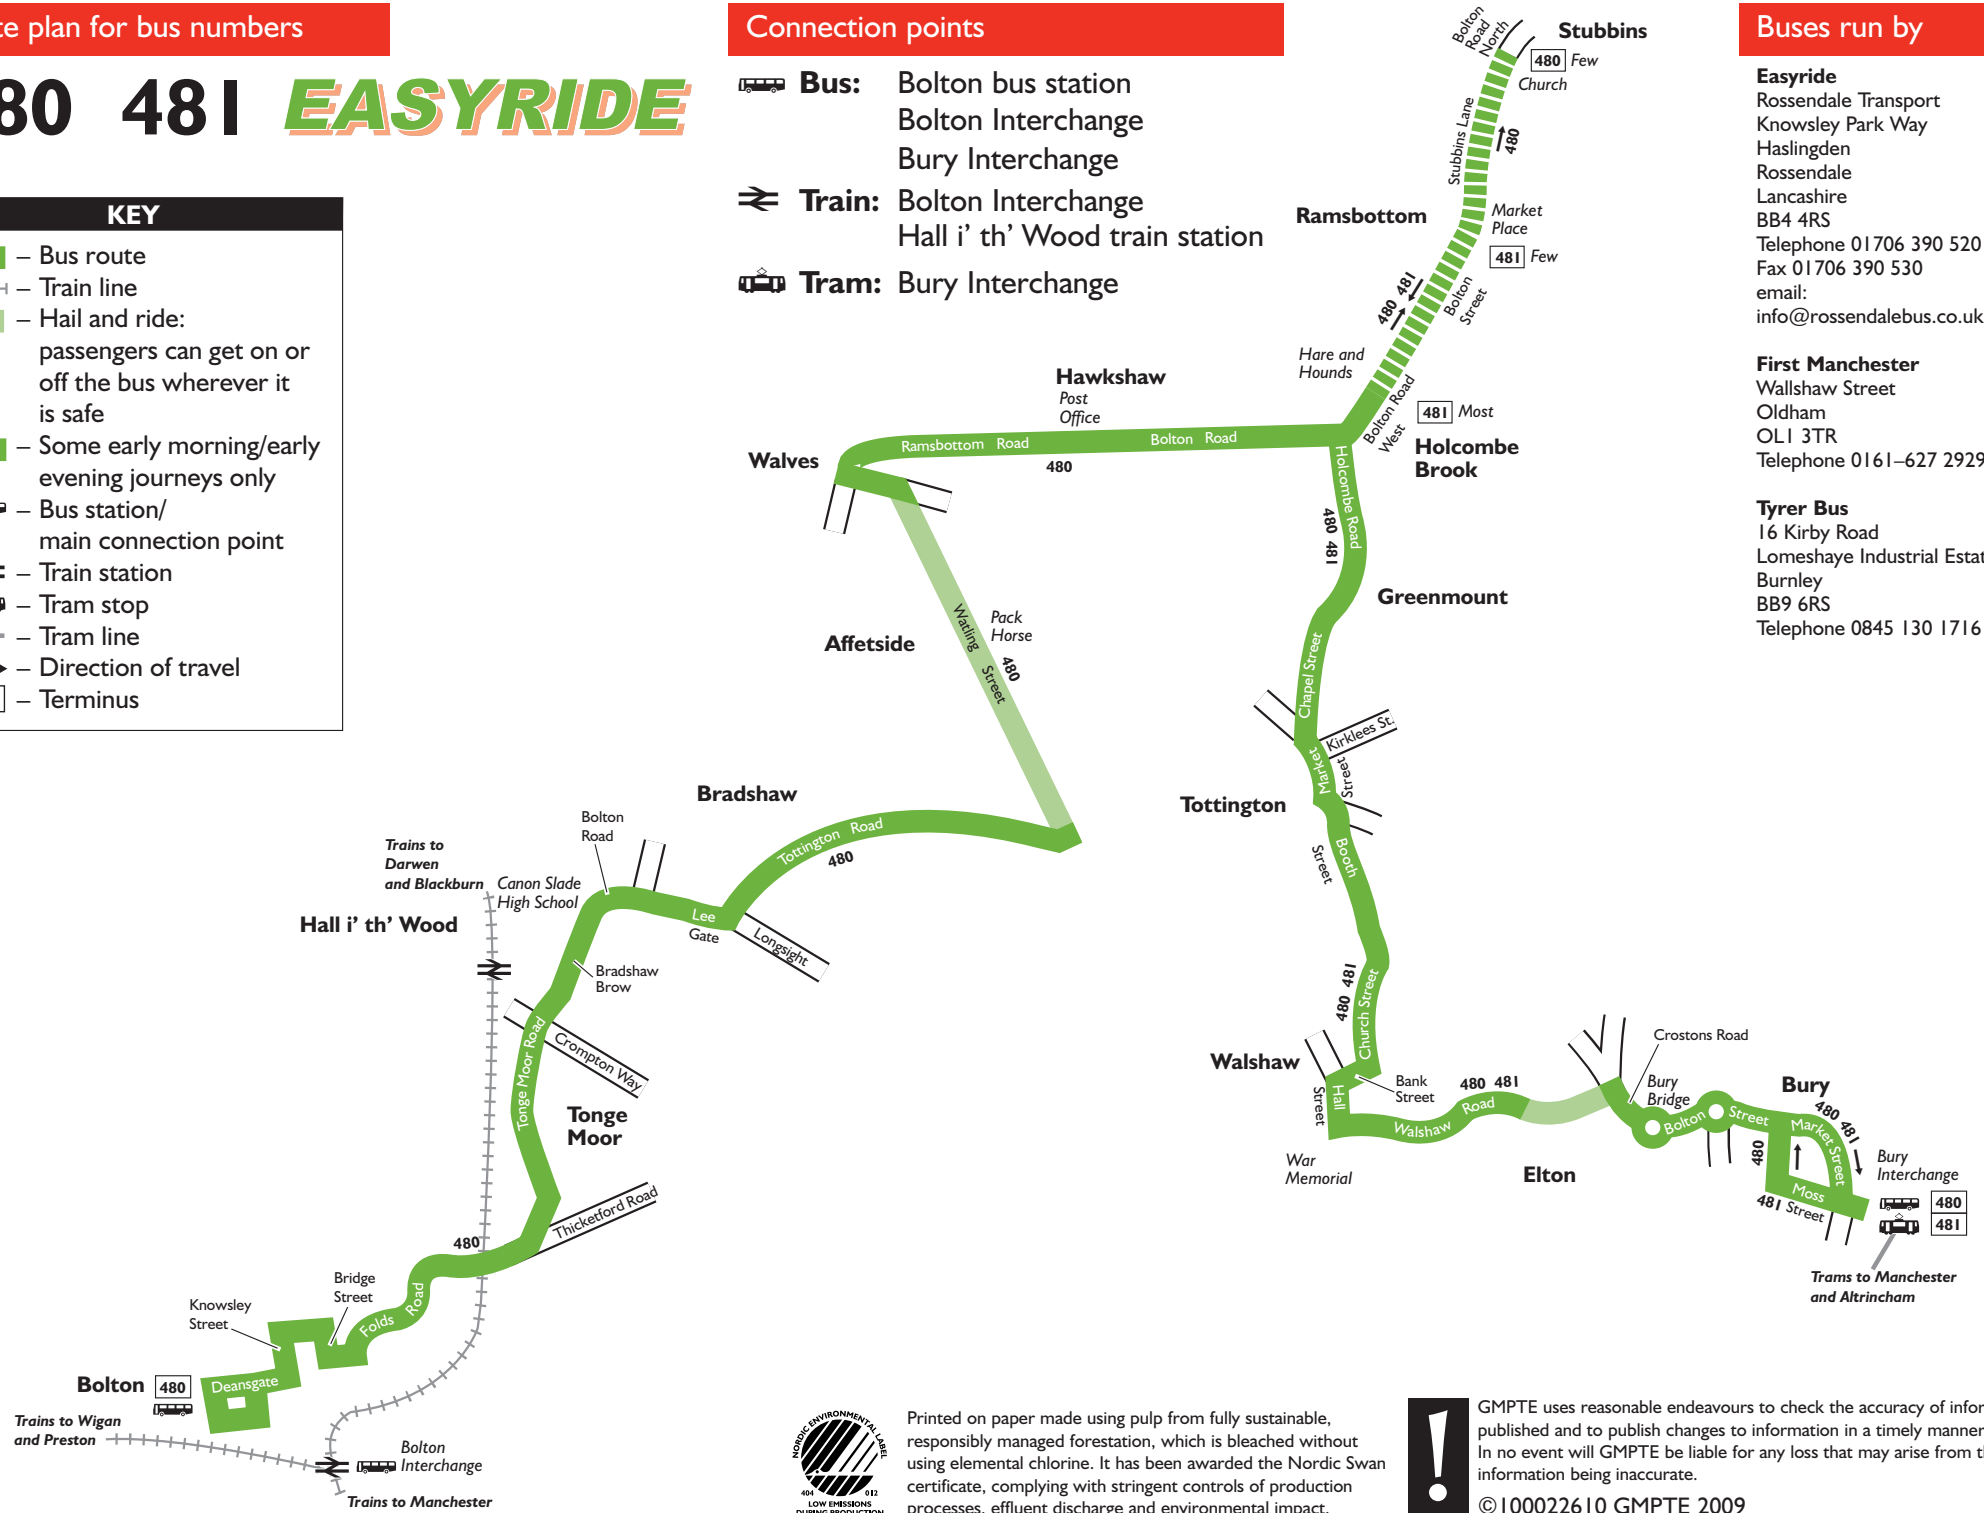

Route plan for bus numbers

480 481 EASYRIDE

KEY

- Bus route
- Train line
- Hail and ride: passengers can get on or off the bus wherever it is safe
- Some early morning/early evening journeys only
- Bus station/main connection point
- Train station
- Tram stop
- Tram line
- Direction of travel
- Terminus

Connection points

- **Bus:** Bolton bus station
  Bolton Interchange
  Bury Interchange
- **Train:** Bolton Interchange
  Hall i' th' Wood train station
- **Tram:** Bury Interchange

Buses run by

Easyride
Rossendale Transport
Knowsley Park Way
Haslingden
Rossendale
Lancashire
BB4 4RS
Telephone 01706 390 520
Fax 01706 390 530
email:
info@rossendalebus.co.uk

First Manchester
Wallshaw Street
Oldham
OL1 3TR
Telephone 0161-627 2929

Tyrer Bus
16 Kirby Road
Lomeshaye Industrial Estate
Burnley
BB9 6RS
Telephone 0845 130 1716

Printed on paper made using pulp from fully sustainable, responsibly managed forestation, which is bleached without using elemental chlorine. It has been awarded the Nordic Swan certificate, complying with stringent controls of production processes, effluent discharge and environmental impact.

GMPTe uses reasonable endeavours to check the accuracy of information published and to publish changes to information in a timely manner. In no event will GMPTe be liable for any loss that may arise from this information being inaccurate.

© I00022610 GMPTe 2009